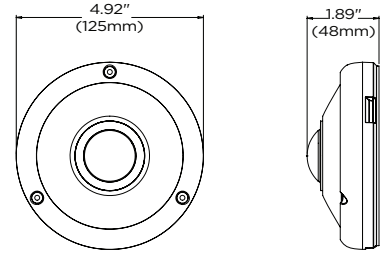

**Dimensions**  
Unit: Inch (mm)

**Summary**

This NDAA-compliant MEGApix® Pano 9MP 360° view fisheye IP camera with IR can monitor an entire area with a 2.1mm fisheye lens, edge-to-edge image clarity and 9MP images at real-time 30fps, providing ultimate ROI. Star-Light Plus™ color in near-total darkness technology ensures quality video in any lighting condition in an IP66-rated housing, ideal for discrete installations and full room coverage with a single camera.