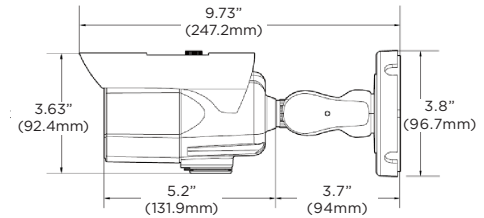

Accessories (optional)

DWC-BLJUNC
Junction box

DWC-PMB-BU
Pole mount bracket

Dimensions

Unit: Inch (mm)

Specifications

| IMAGE | |
|---------------------------------------|--|
| Image sensor | 5MP 1/2.8" CMOS |
| Total pixels | 2592 (H) X 1944 (V) |
| Minimum scene illumination | 0.08 lux (color) 0.0 lux (B/W) |
| Video output | Local video output CVBS 1.0V p-p (75Ω), 4:3 aspect ratio |
| LENS | |
| Focal length | 6-50mm, F1.6 |
| Lens type | Vari-focal p-iris lens with motorized zoom and auto-focus |
| HFOV / VFOV | 40.8° - 6.9° / 30.2° - 5.2° |
| IR distance | 140ft range |
| Optical zoom / digital zoom | x8 optical zoom |
| I/O | |
| Audio in/out | 1/1 |
| Audio compression | G.711 |
| Alarm in/out | 1/1 |
| OPERATIONAL | |
| Intelligent Video Analytics | IVA: intrusion, line crossing, counting line, loitering, enter, exit, tamper IVA+: object removed, tailgating, direction, stopped, appear, disappear, object left, logical rules |
| Shutter mode | Auto, manual, anti-flicker, slow shutter |
| Shutter speed | 1/15 - 1/32000 |
| Slow shutter | 1/2, 1/3, 1/5, 1/6, 1/7.5, 1/10 |
| Auto gain control | Auto |
| Day and night | Auto, day (color), night (B/W) |
| Smart DNR™ 3D digital noise reduction | 3D-DNR |
| Wide Dynamic Range (WDR) | True WDR, 120dB |
| Privacy zone | 16 programmable privacy masks |
| Backlight Compensation (BLC) | Yes |
| Mirror and flip | Yes |
| Alarm notifications | Notifications via e-mail notifications, FTP, alarm output and SD card recording |
| Memory slot | Micro SD / SDHC / SDXC (card not included) |
| NETWORK | |
| LAN | 10/100 Base-T |
| Video compression type | H.265, H.264, MJPEG |
| Resolution | H.265: 2592x1944, 2304x1296, 2.1MP/1080p, 720p, VGA, D1, CIF H.264: 2592x1944, 2304x1296, 2.1MP/1080p, 720p, VGA, D1, CIF MJPEG: 2.1MP/1080p, 720p, 800x600, VGA, 768x432, D1, CIF |
| Frame rate | Up to 30fps at all resolutions |
| Video bitrate | H.264 / H.265: 32Kbps - 14Mbps MJPEG: 1Mbps - 40Mbps |
| Bitrate control | H.265 dual-stream or simultaneous H.265 / H.264 / MJPEG |
| Streaming capability | Dual-stream at different rates and resolutions |
| IP | IPv4, IPv6 |
| Protocol | TCP/IP, UDP, AutoIP, RTP (UDP/TCP), RTSP, NTP, HTTP, HTTPS, SSL, DNS, DDNS, DHCP, FTP, SMTP, ICMP, SNMPv1/v2/v3 (MIB-2), ONVIF |
| Security | HTTPS (TLS), IP filtering, 802.1x, digest authentication (ID/PW) |
| ONVIF conformance | Yes |
| Web viewer | OS: Windows®, Mac® OS, Linux® Browser: Internet Explorer®, Google Chrome®, Mozilla Firefox®, Safari® NOTE: Chrome browser is recommended for IVA configuration |
| Video management software | DW Spectrum® IPVMS |
| ENVIRONMENTAL | |
| Operating temperature | -40°F - 122°F (-40°C - 50°C) |
| Operating humidity | 10-90% RH (non-condensing) |
| IP rating | IP66-rated |
| IK rating | IK09 impact-resistant |
| Other certifications | UL listed, CE, FCC, RoHS |
| ELECTRICAL | |
| Power requirement | DC 12V, PoE (IEEE 802.3af Class3). (Adapter not included) |
| Power consumption | DC12V: max 9W, PoE: max 10.5W |
| MECHANICAL | |
| Material | Aluminum bullet housing |
| Dimensions | 9.73" x 3.8" (247.2 x 96.7mm) *Based on the position of the sun shield cover |
| Weight | 1.98 lbs (0.9kg) |
| Warranty | 5 year warranty |